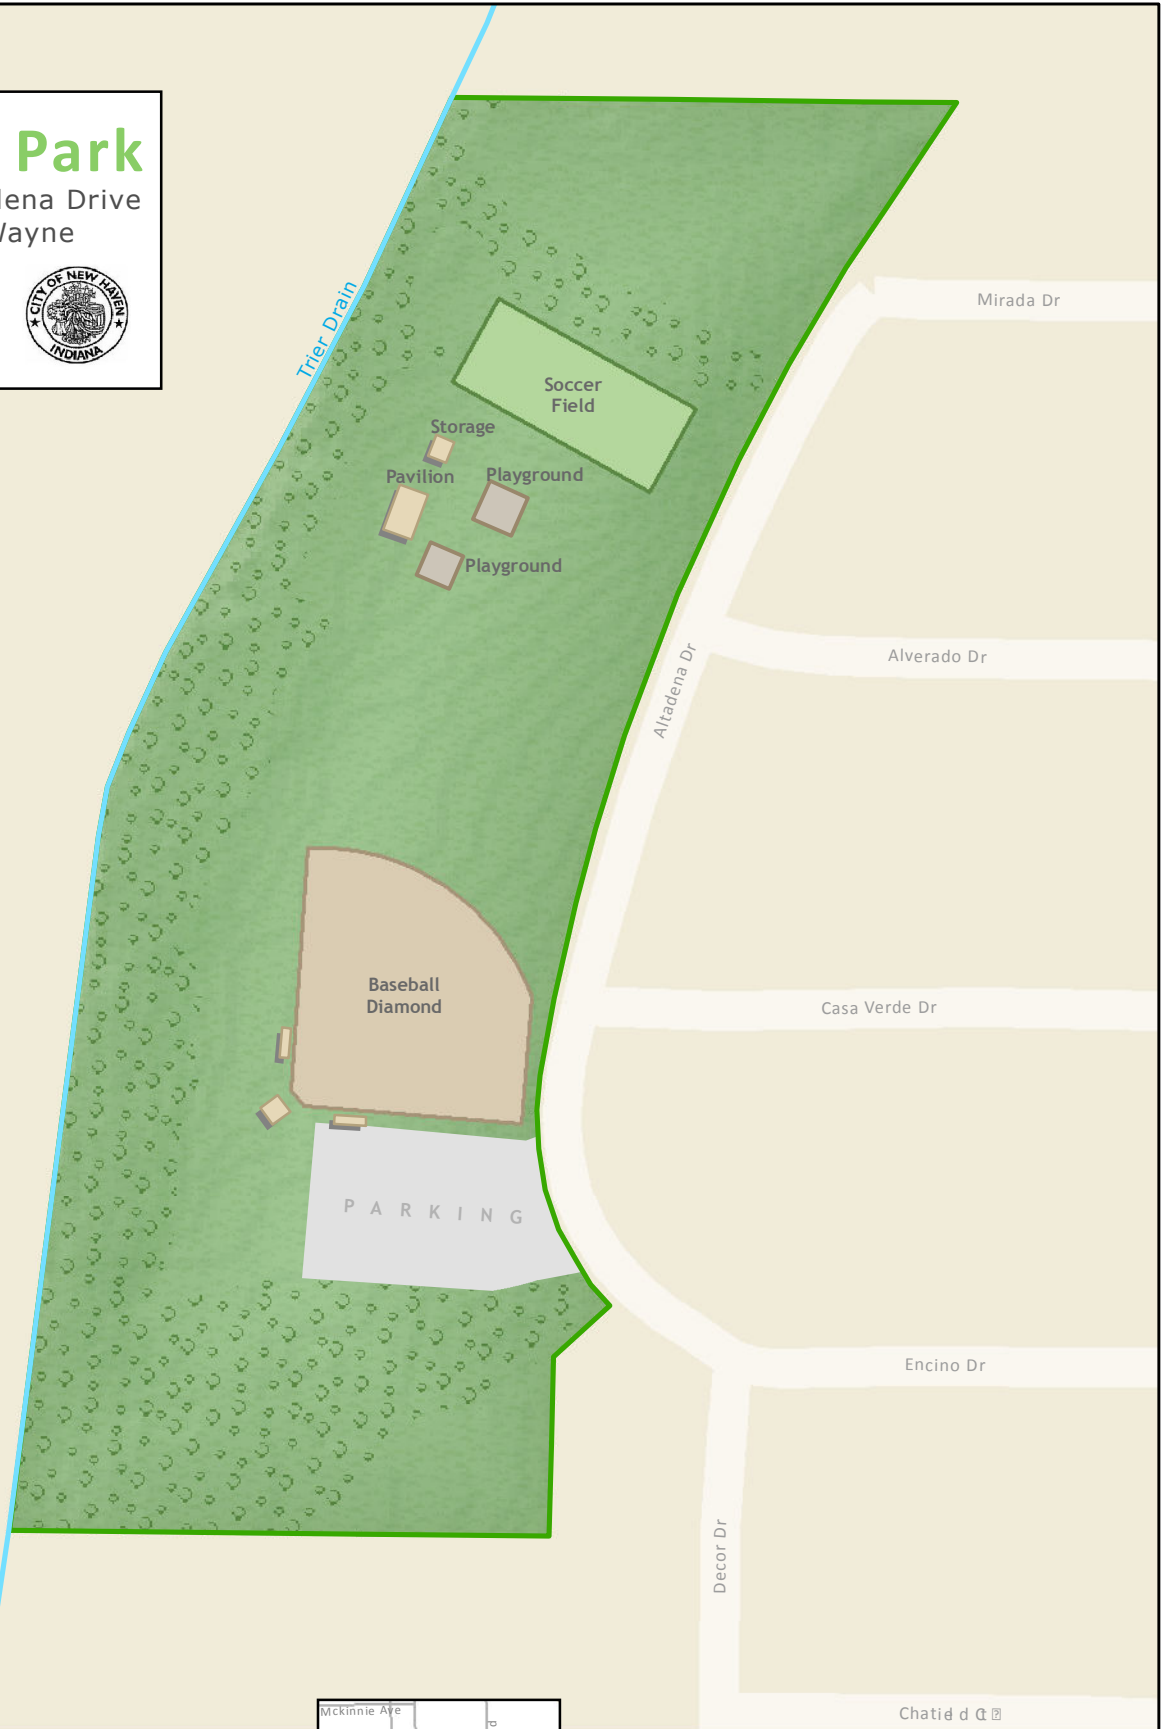

Klotz Park

6000 Altadena Drive
Fort Wayne

City of New Haven
Engineering Department
New Haven GIS
4/17/2012