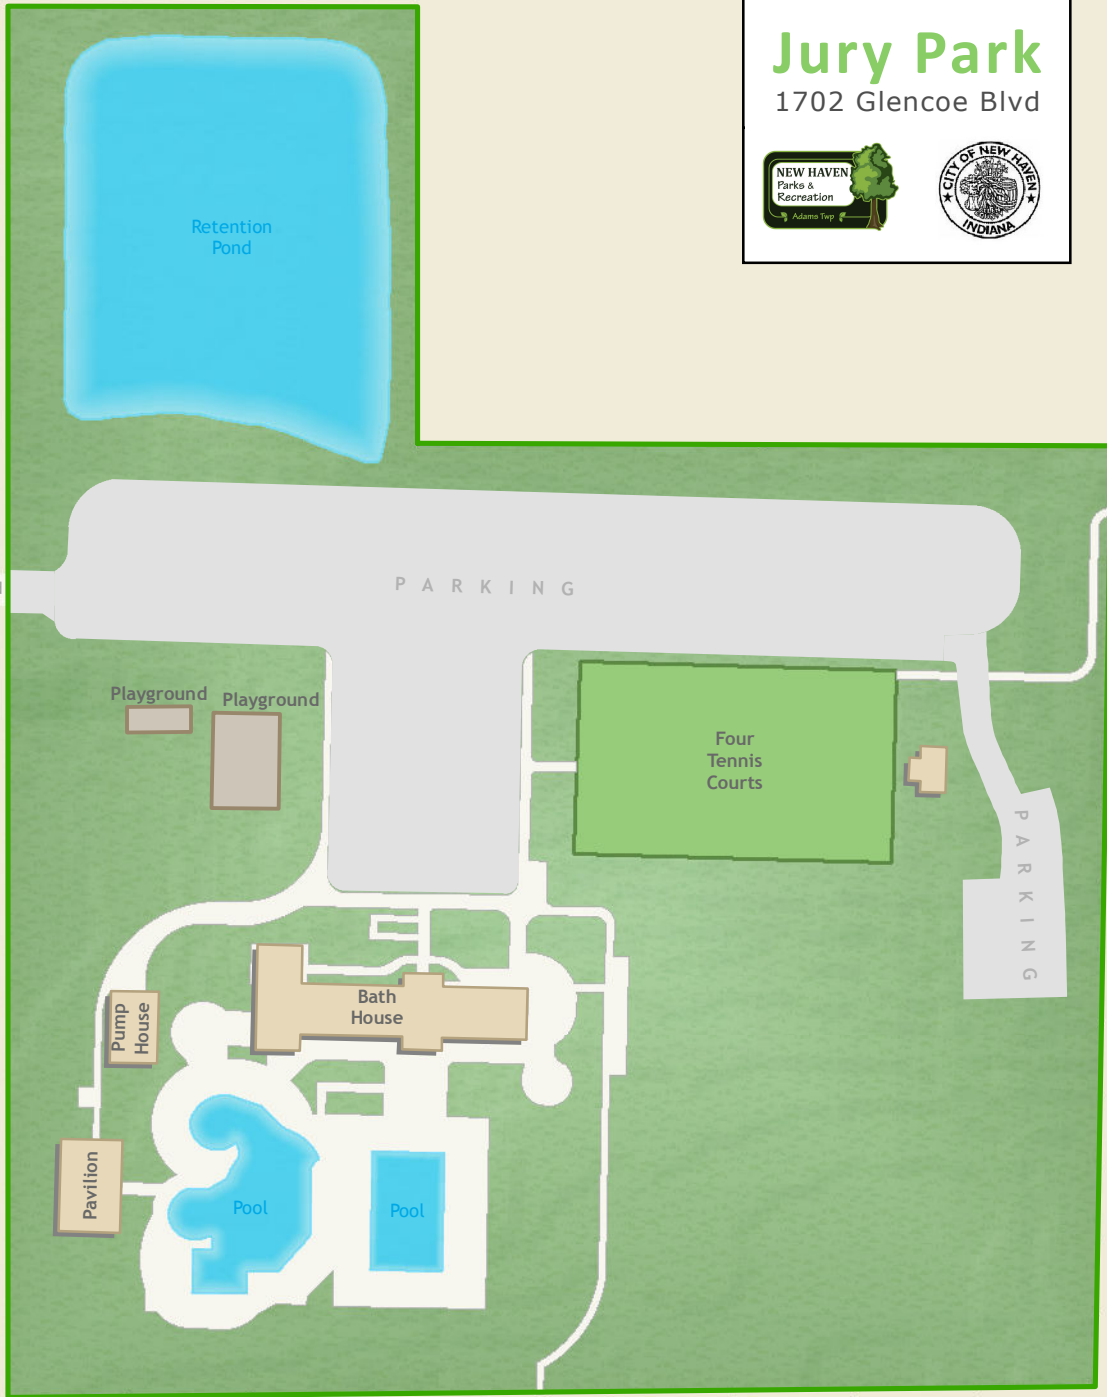

Jury Park

1702 Glencoe Blvd